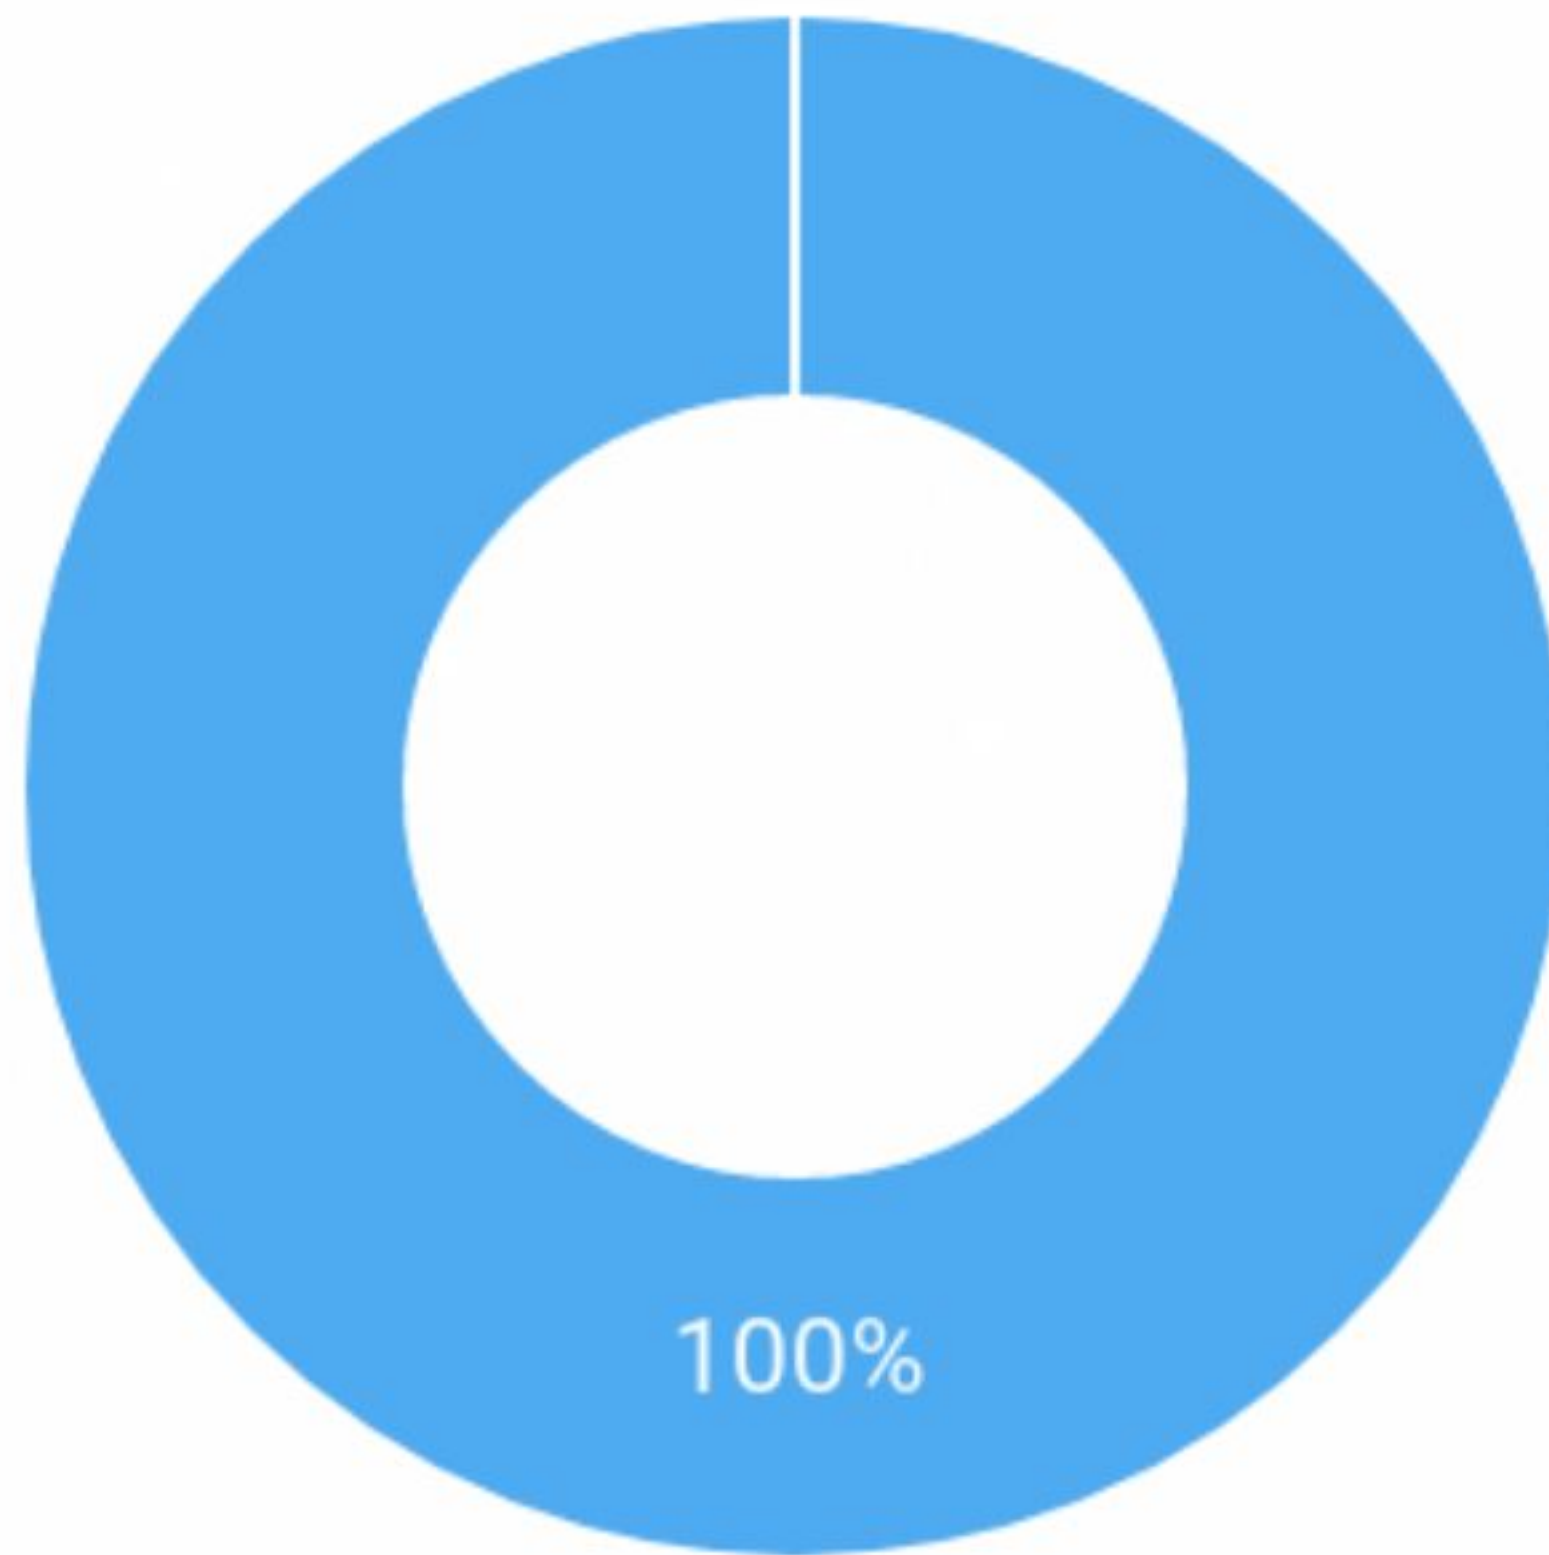

SHOULD WE GIVE BIOLOGICAL LIFE ANOTHER CHANCE?

1: Yes