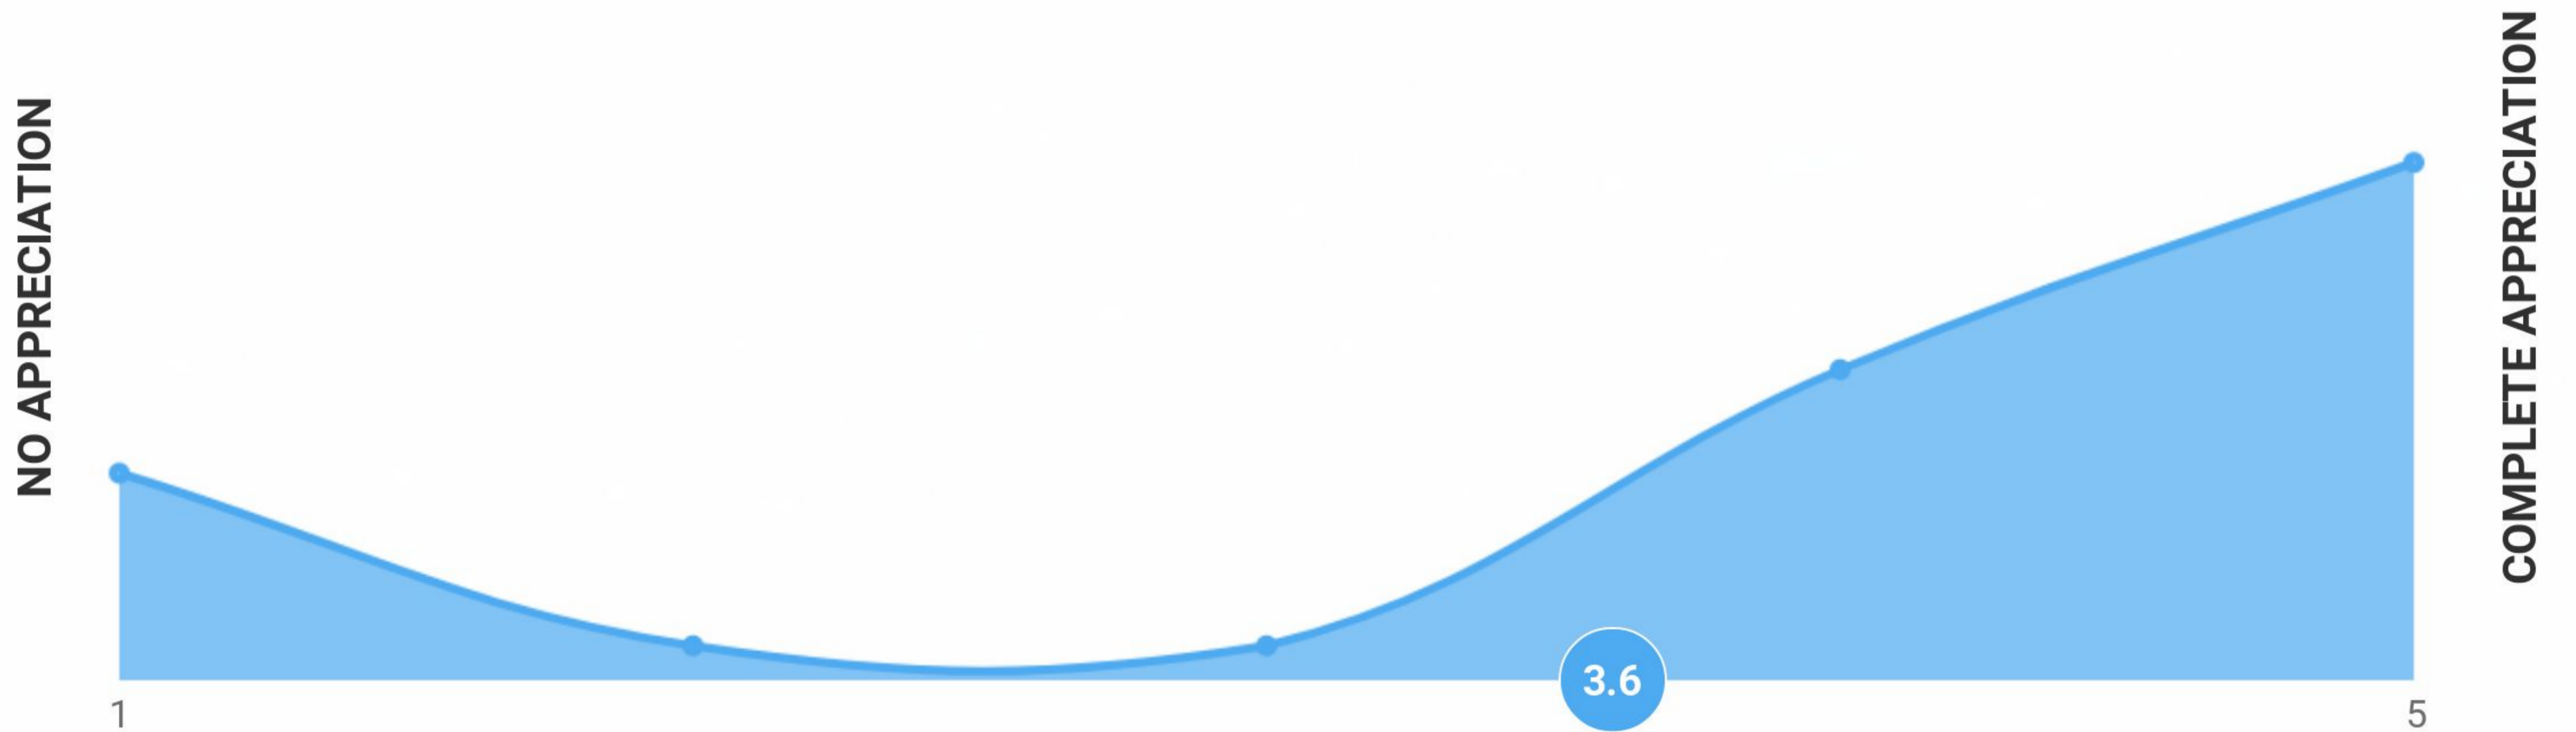

HOW MUCH DO YOU APPRECIATE BIOLOGICAL LIFE?

👍 272 ❤️ 245 😄 108 😲 129 😞 179 🙋 42