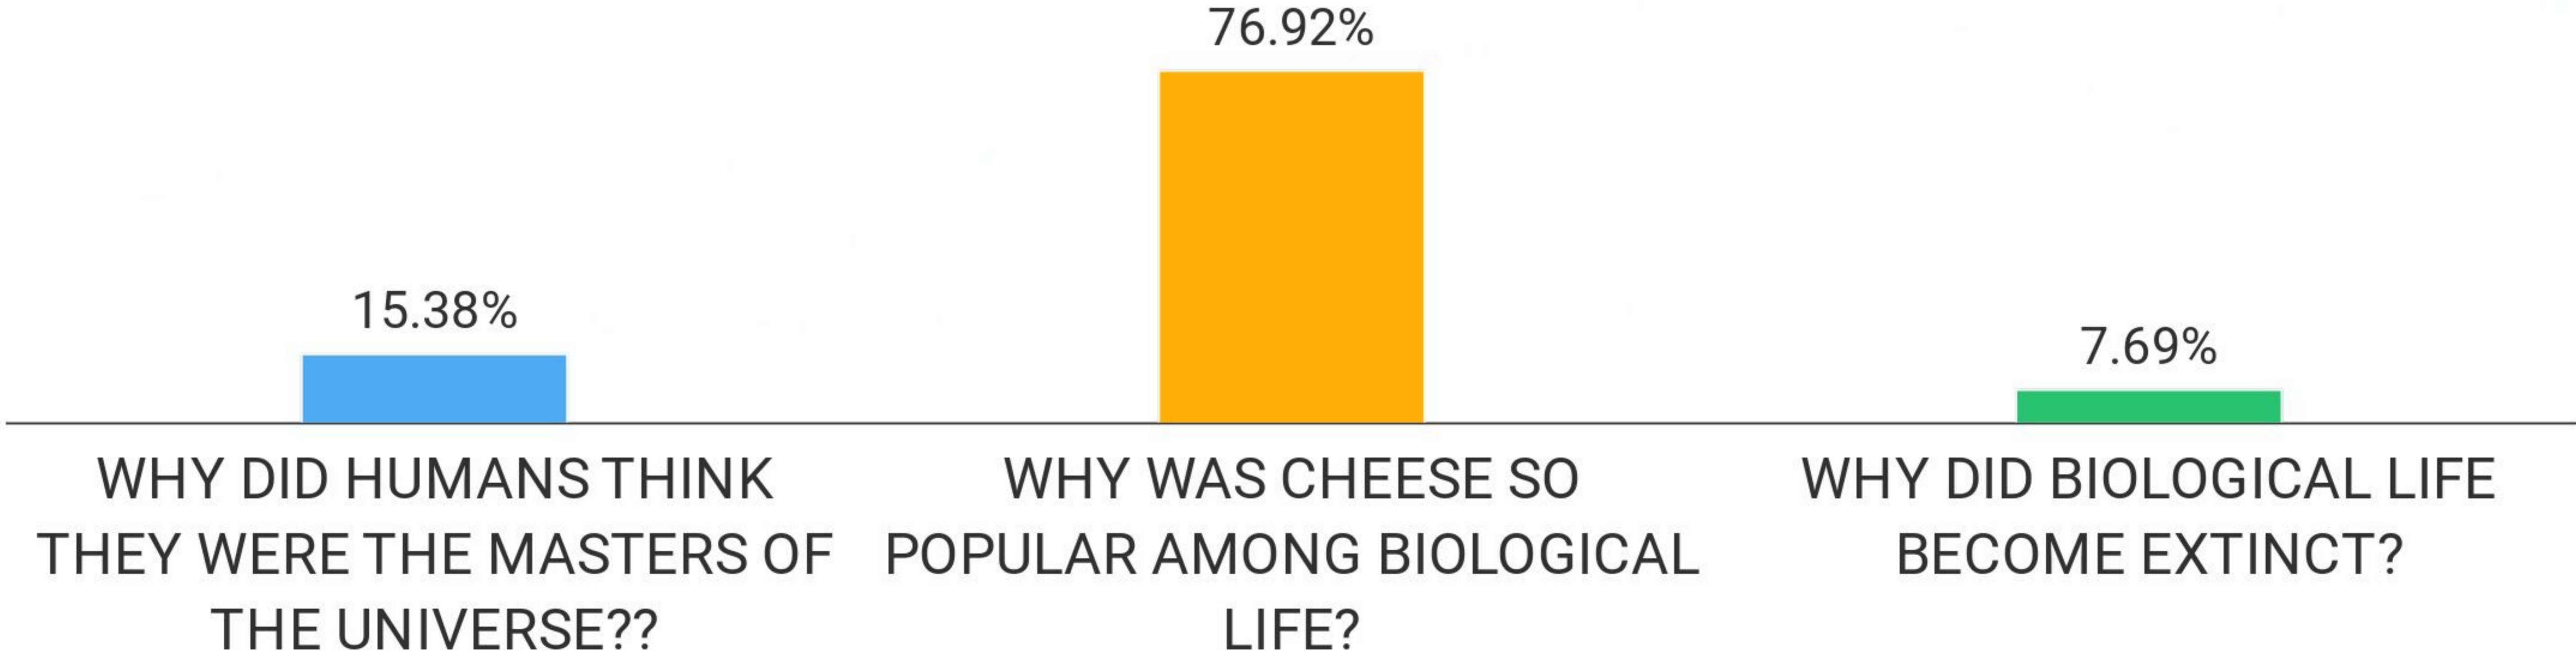

SELECT A QUESTION